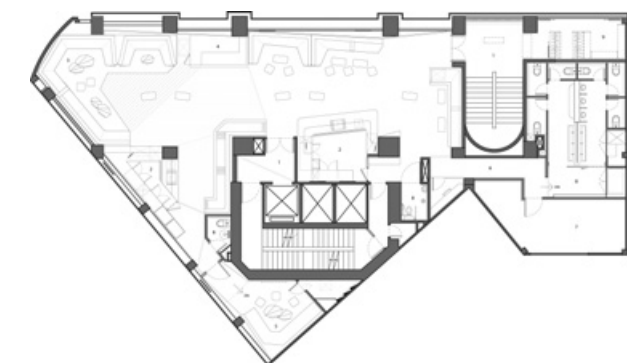

The design concept is inspired by the name Nova taken from the astronomical phenomena as a star that suddenly becomes thousands of times brighter. This is also an analogy for how a

nightclub is a new star that immediately blinds one's sight and brings fantasy to real life. All customers seem to be travelers who gaze in wonder about the beauty and receive an immediate shock above their heads.

Almost no exterior light is allowed inside, darkness bring a sublime abyss while immediate light sparks from up above and radiates into colorful and fast rays. This signifies life is about to come into being and will be good. The interior partitions are clad with materials that reflect light or are opaque to reveal nebulous views of the Universe. The seating layout gives the impression of a starship; some are scattered and some are fixed to certain "windows". LED screens broadcasting images give views similar to those from a starship in an unknown Universe.

A pathway leading towards the lavatory is carefully designed. It is a tunnel covered with mirrors and custom designed lighting fixtures. Entering the pathway is like taking a trip to the deepest part of the Universe, a trip into an unknown territory.